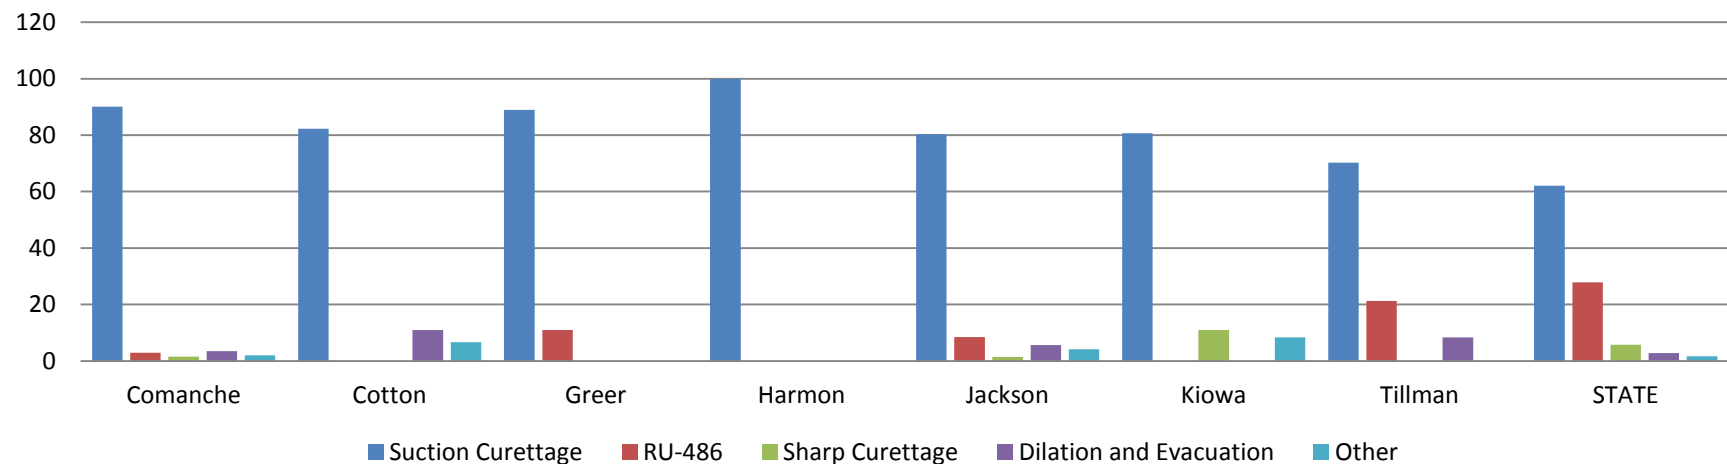

Previous Live Births 2002-2011 Average Southwest Oklahoma Counties by %

* Insufficient data available

**Type of Procedures 2002-2008 Average Percentage
Southwest Oklahoma Counties**

**Type of Procedures 2009-2011 Average Percentage
Southwest Oklahoma Counties**

Gestational Age 2002-2011 Average Southwest Oklahoma Counties by %