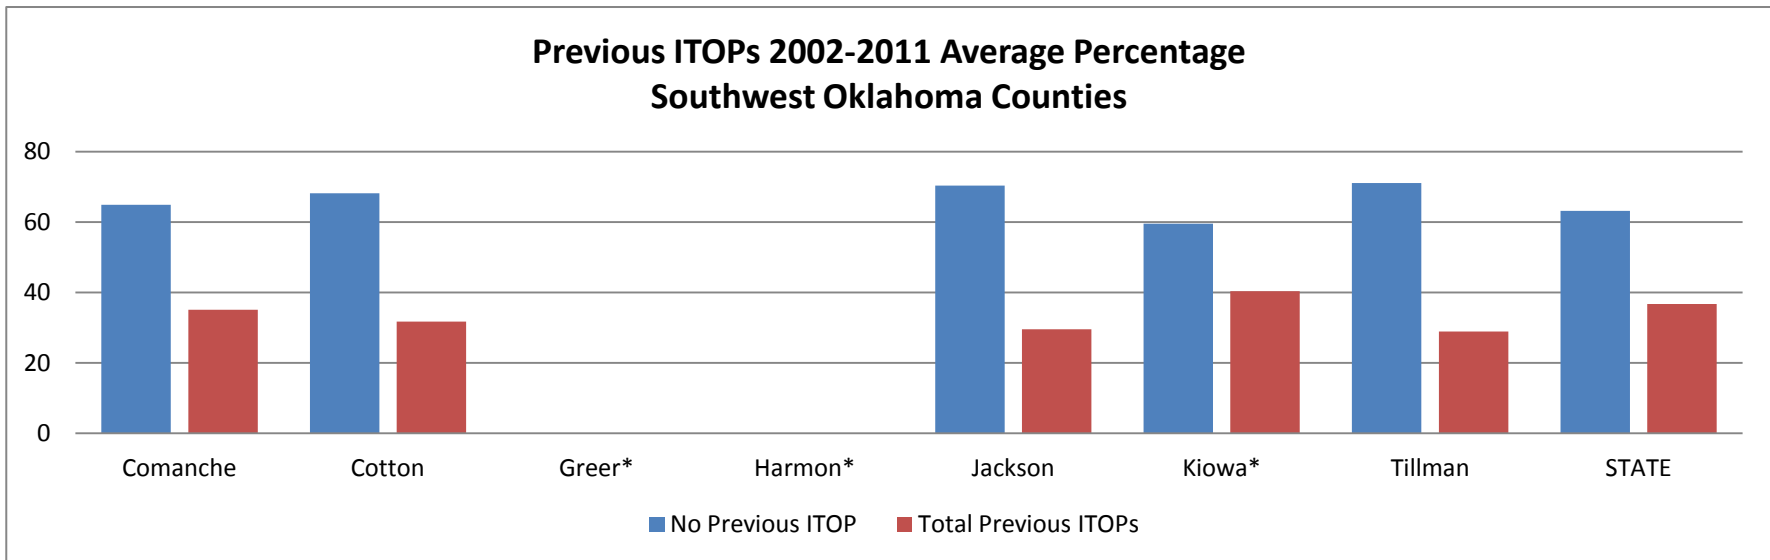

Race 2002-2011 Average Percentage Southwest Oklahoma Counties

Mother's Marital Status 2002-2011 Average Percentage Southwest Oklahoma Counties

Mother's Age 2002-2011 Average Percentage Southwest Oklahoma Counties

Previous Live Births 2002-2011 Average Southwest Oklahoma Counties by %

* Insufficient data available

**Type of Procedures 2002-2008 Average Percentage
Southwest Oklahoma Counties**

**Type of Procedures 2009-2011 Average Percentage
Southwest Oklahoma Counties**

Gestational Age 2002-2011 Average Southwest Oklahoma Counties by %