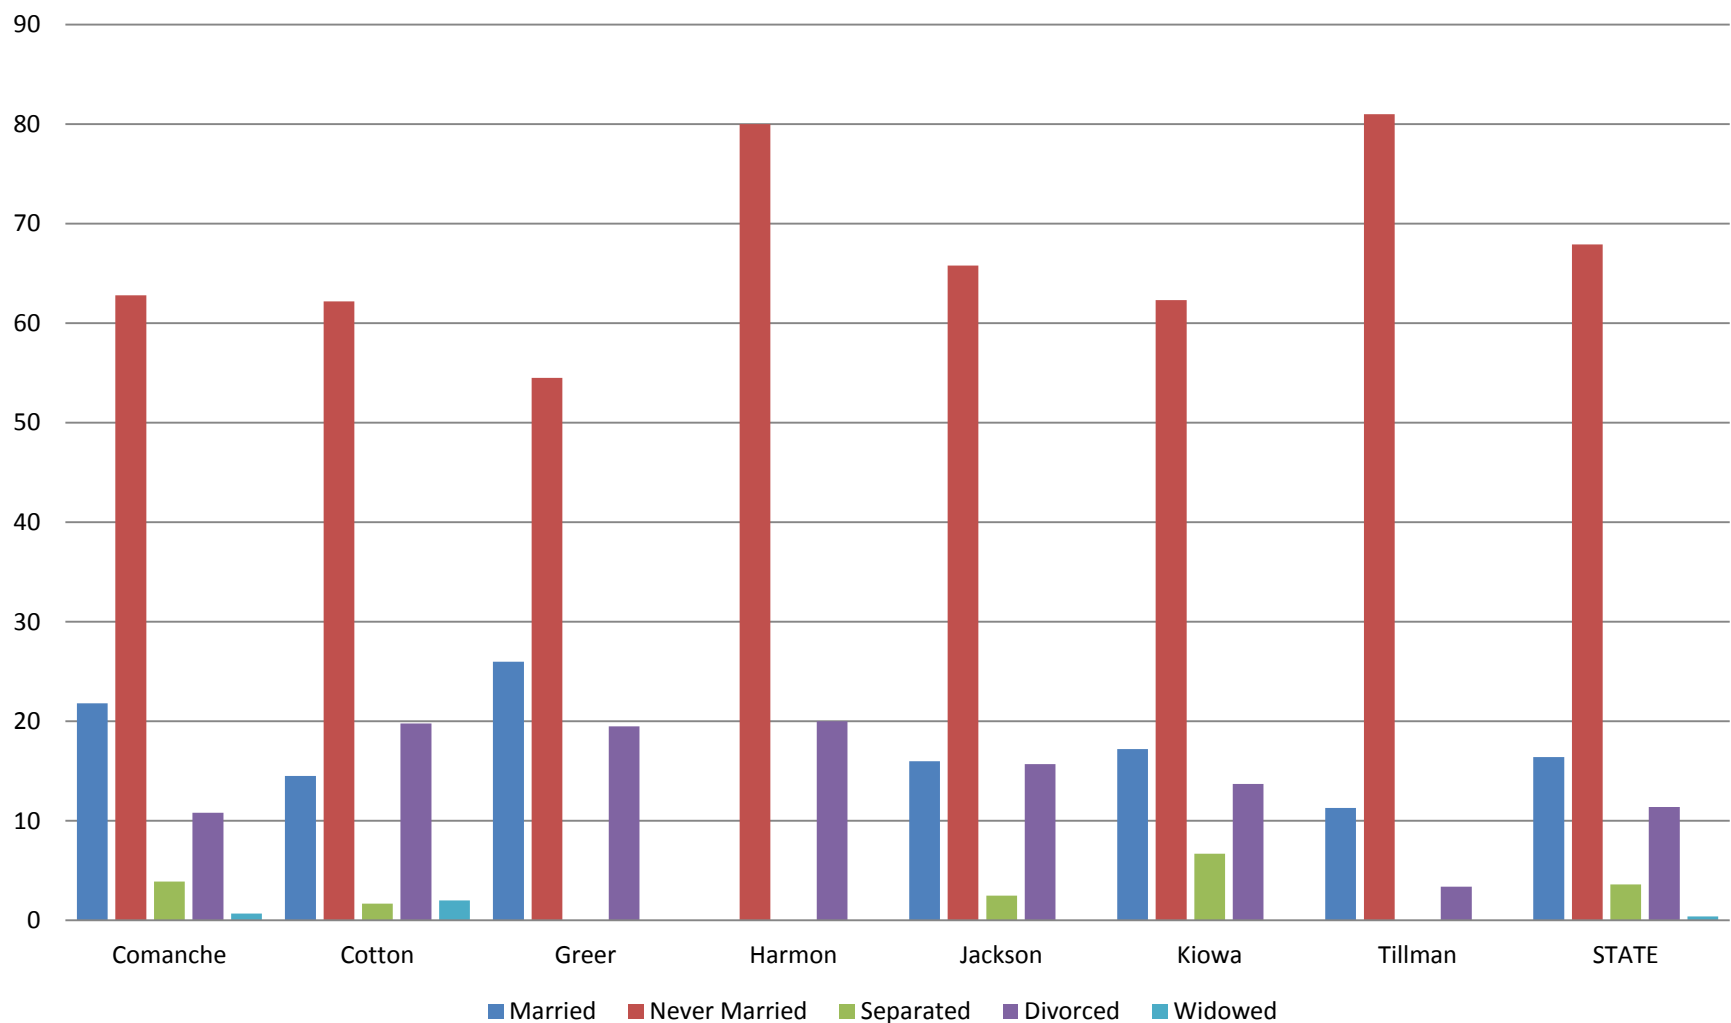

Race 2002-2011 Average Percentage Southwest Oklahoma Counties

Mother's Marital Status 2002-2011 Average Percentage Southwest Oklahoma Counties

Mother's Age 2002-2011 Average Percentage Southwest Oklahoma Counties

Previous Live Births 2002-2011 Average Southwest Oklahoma Counties by %

* Insufficient data available

**Type of Procedures 2002-2008 Average Percentage
Southwest Oklahoma Counties**

**Type of Procedures 2009-2011 Average Percentage
Southwest Oklahoma Counties**

Gestational Age 2002-2011 Average Southwest Oklahoma Counties by %