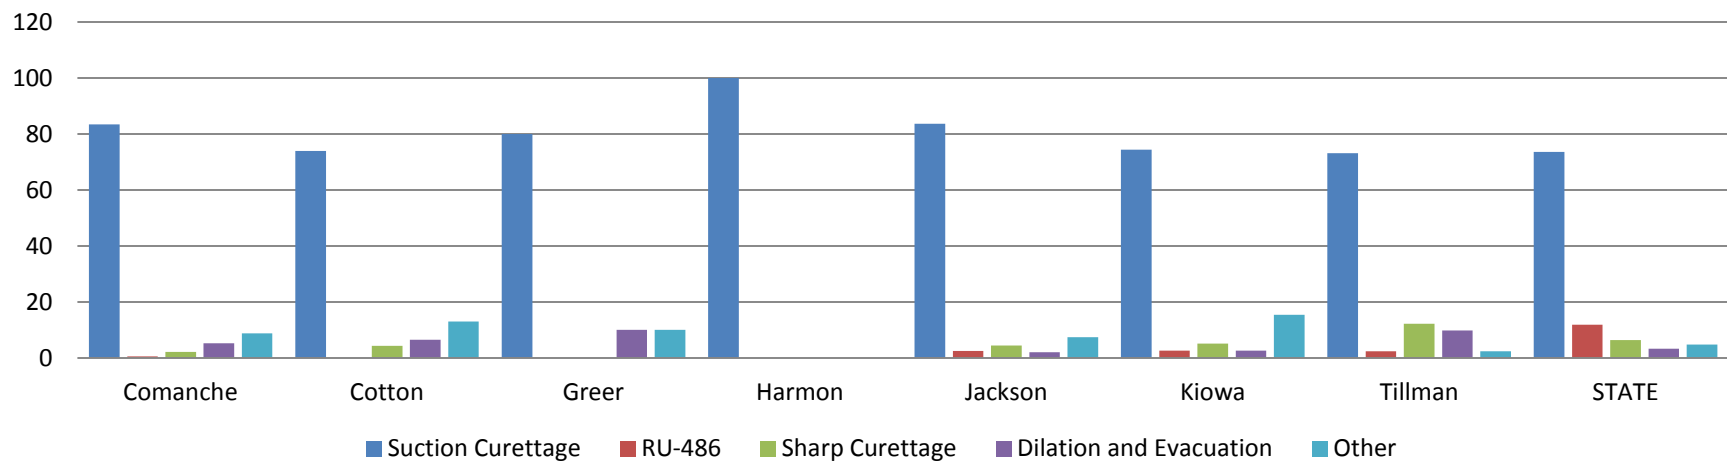

Race 2002-2011 Average Percentage Southwest Oklahoma Counties

Mother's Marital Status 2002-2011 Average Percentage Southwest Oklahoma Counties

Mother's Age 2002-2011 Average Percentage Southwest Oklahoma Counties

Previous Live Births 2002-2011 Average Southwest Oklahoma Counties by %

* Insufficient data available

**Type of Procedures 2002-2008 Average Percentage
Southwest Oklahoma Counties**

**Type of Procedures 2009-2011 Average Percentage
Southwest Oklahoma Counties**

Gestational Age 2002-2011 Average Southwest Oklahoma Counties by %