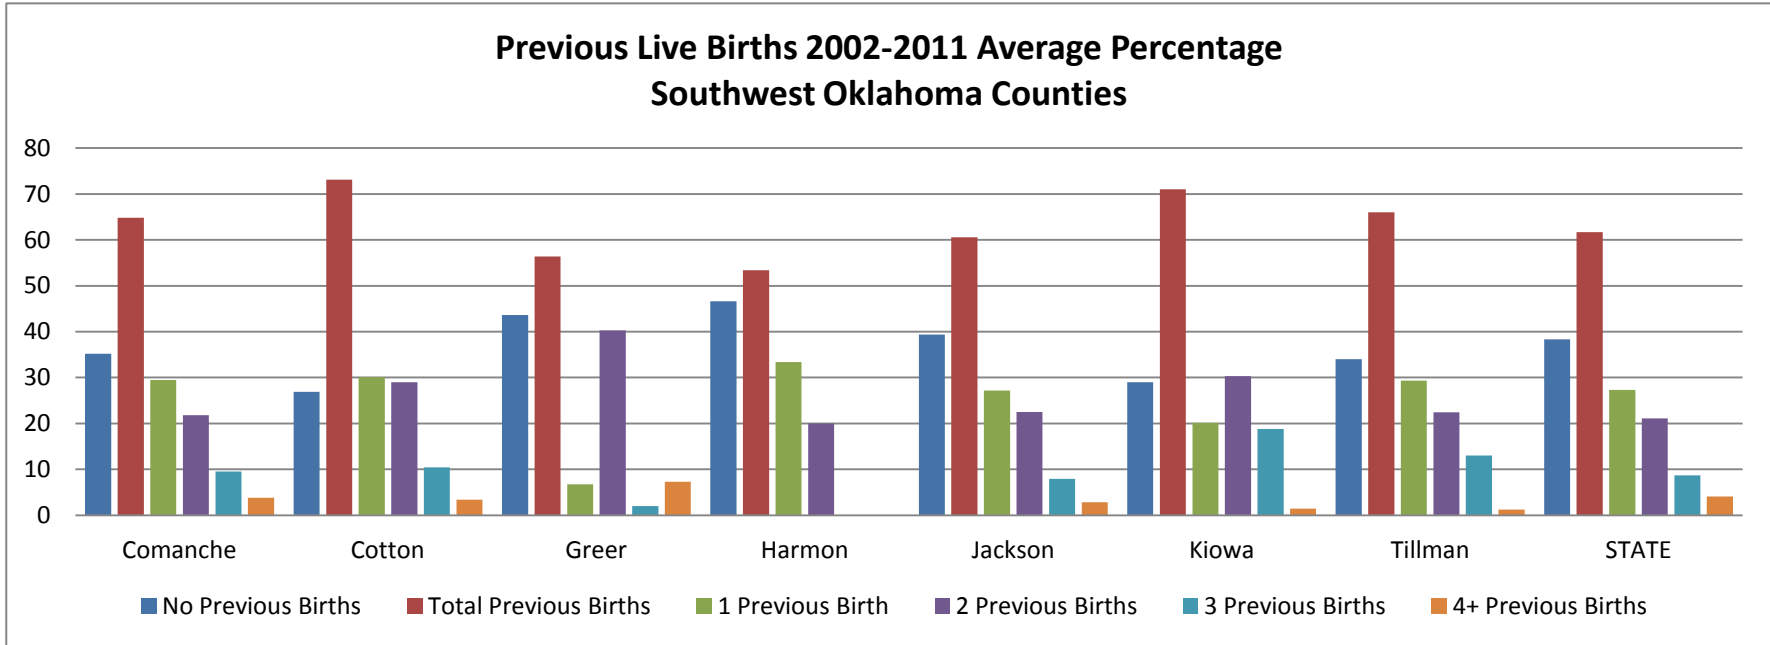

Race 2002-2011 Average Percentage Southwest Oklahoma Counties

Mother's Marital Status 2002-2011 Average Percentage Southwest Oklahoma Counties

Mother's Age 2002-2011 Average Percentage Southwest Oklahoma Counties

Previous Live Births 2002-2011 Average Southwest Oklahoma Counties by %

* Insufficient data available

**Type of Procedures 2002-2008 Average Percentage
Southwest Oklahoma Counties**

**Type of Procedures 2009-2011 Average Percentage
Southwest Oklahoma Counties**

Gestational Age 2002-2011 Average Southwest Oklahoma Counties by %