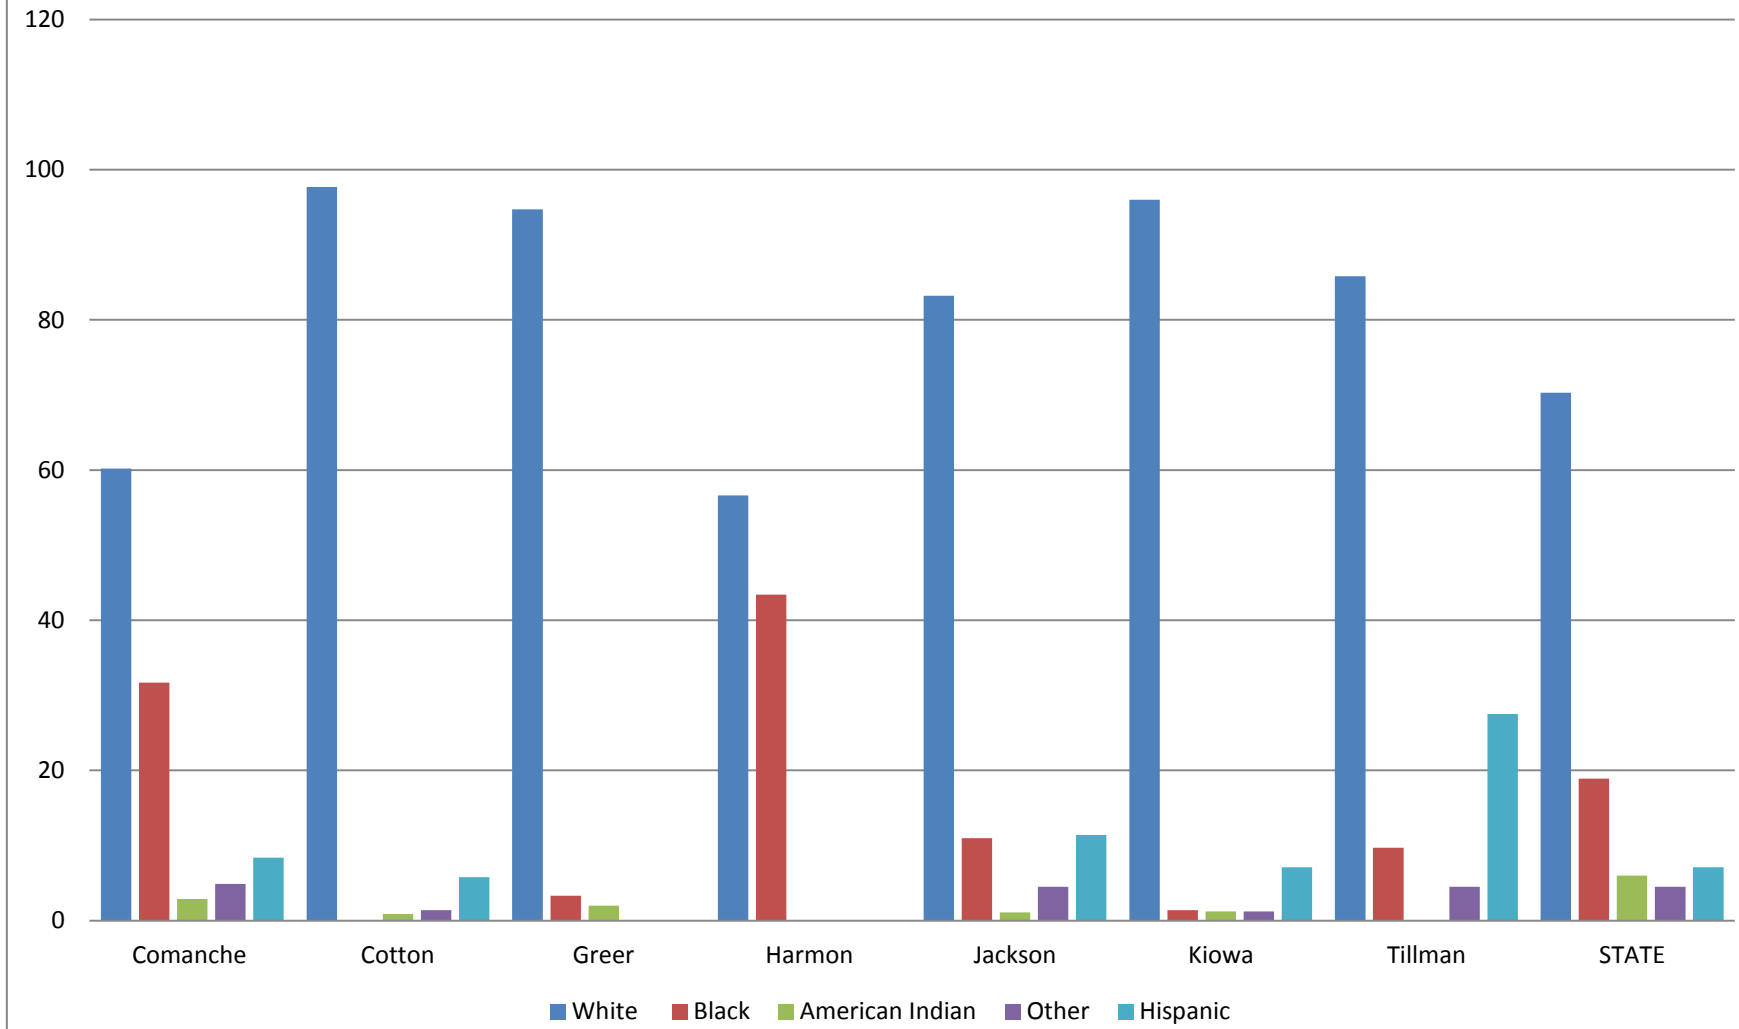

Race 2002-2011 Average Percentage Southwest Oklahoma Counties

Mother's Marital Status 2002-2011 Average Percentage Southwest Oklahoma Counties

Mother's Age 2002-2011 Average Percentage Southwest Oklahoma Counties

Previous Live Births 2002-2011 Average Southwest Oklahoma Counties by %

* Insufficient data available

**Type of Procedures 2002-2008 Average Percentage
Southwest Oklahoma Counties**

**Type of Procedures 2009-2011 Average Percentage
Southwest Oklahoma Counties**

Gestational Age 2002-2011 Average Southwest Oklahoma Counties by %