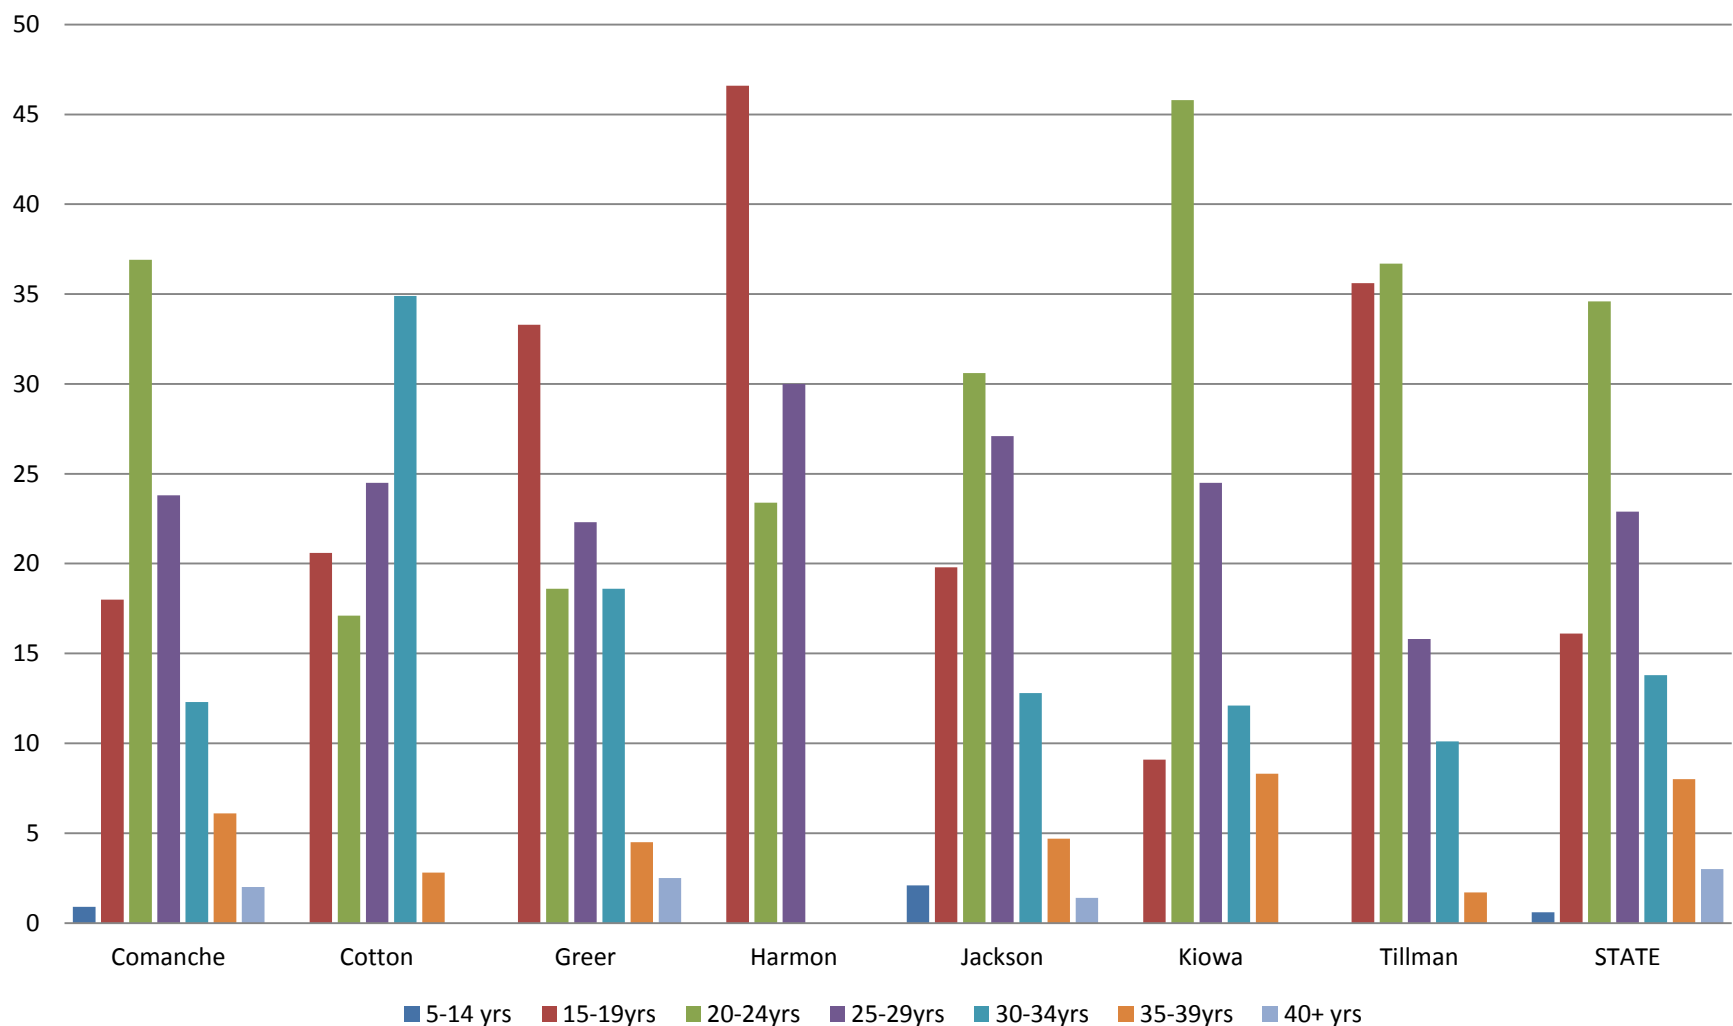

Race 2002-2011 Average Percentage Southwest Oklahoma Counties

Mother's Marital Status 2002-2011 Average Percentage Southwest Oklahoma Counties

Mother's Age 2002-2011 Average Percentage Southwest Oklahoma Counties

Previous Live Births 2002-2011 Average Southwest Oklahoma Counties by %

* Insufficient data available

**Type of Procedures 2002-2008 Average Percentage
Southwest Oklahoma Counties**

**Type of Procedures 2009-2011 Average Percentage
Southwest Oklahoma Counties**

Gestational Age 2002-2011 Average Southwest Oklahoma Counties by %